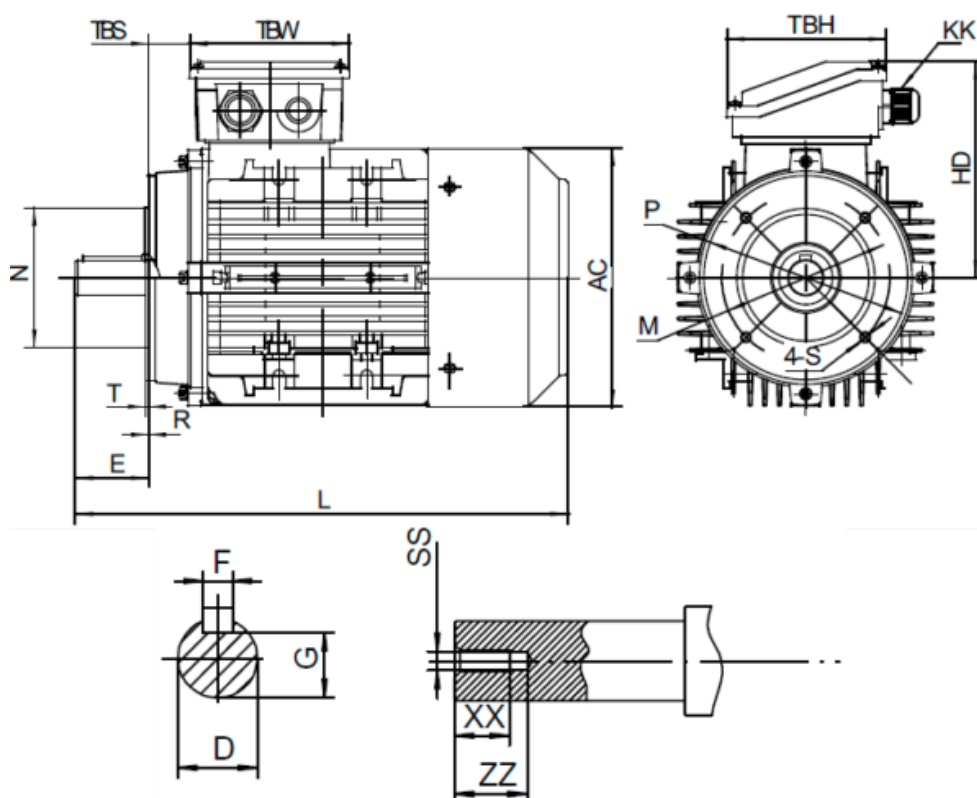

Data Sheet

Article number: 25160001841540

Description: Kleedrive T2A 632-4 0.18kw 1400 rpm UL/CSA
3x230/400V 50HZ IP55 B14 PTO

Measures

AA = 124	L = 215	TBH = 98
AC = Ø122	M = Ø75	TBS = 10
AD = 170	N = Ø60	TBW = 98
D = Ø11	P = Ø90	XX = 10
E = 23	R = 0	ZZ = 14
F = 4	S = M5	
G = 8.5	SS = M4	
HD = 107	T = 2.5	